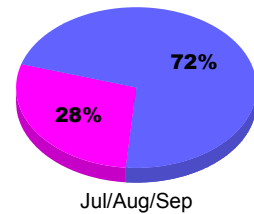

Membership Results
2010-2011

Membership
2009-2010

Month	Net Memb Goal	Actual New Memb	Actual Dropped Memb	Gain/Loss of Memb	Gain/Loss of Memb
Jul/Aug/Sep	-25	99	-109	-10	-13
Totals	-25	99	-109	-10	-13

Membership Results 2010-2011

Goal, New, Dropped, Gain/Loss

Comparison of Membership Gain/Loss

Current Year Compared to the Previous Year

Gender Comparison 2010-2011

■ Male ■ Female