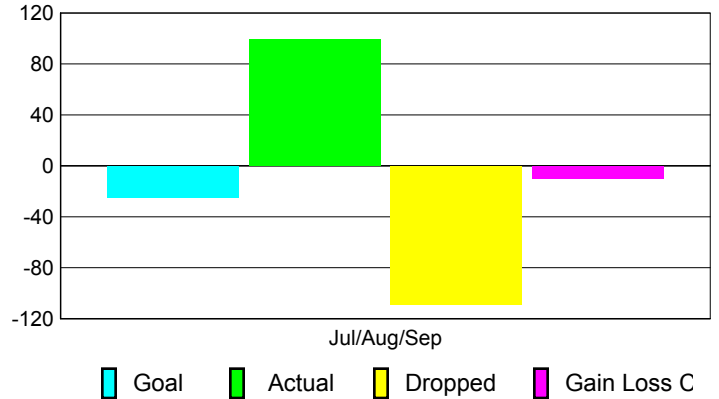

Membership Results 2010-2011

Goal, New, Dropped, Gain/Loss